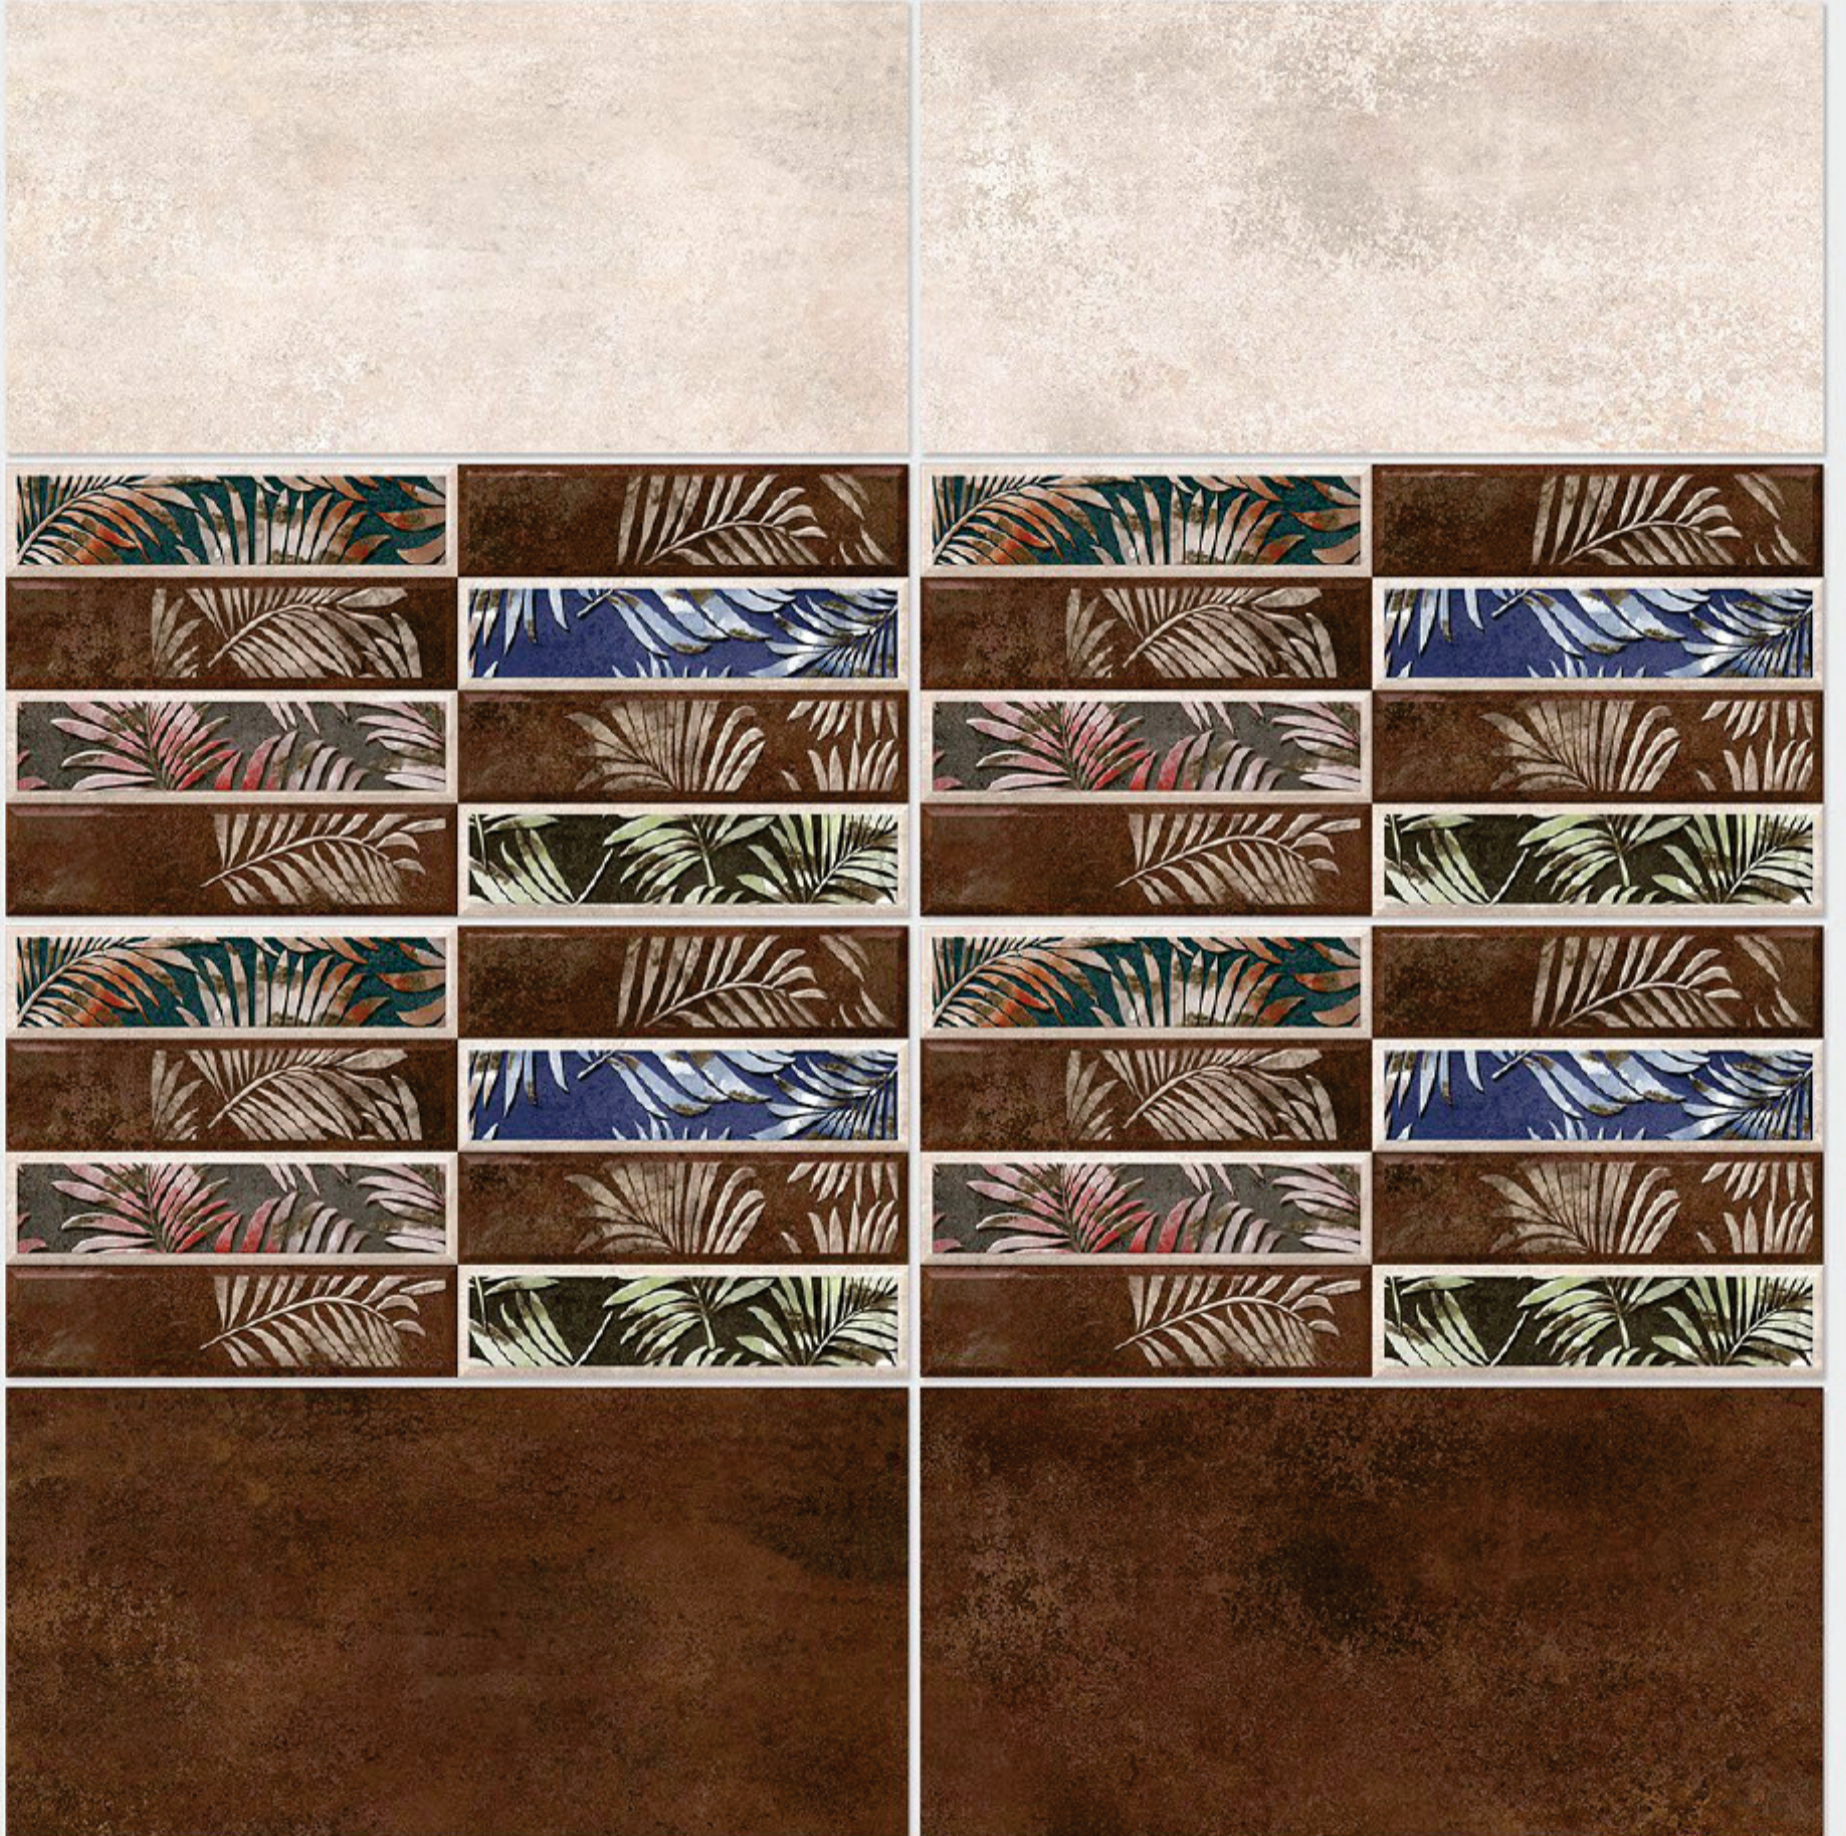

4084 L

4084 HL 1

4084 D

DIGITAL WALL TILES 300x600mm

Tile Shown
4084

resistant to salts | eco sustainable | fire proof | frost proof | random design

Finish: **Matt**

4085 L