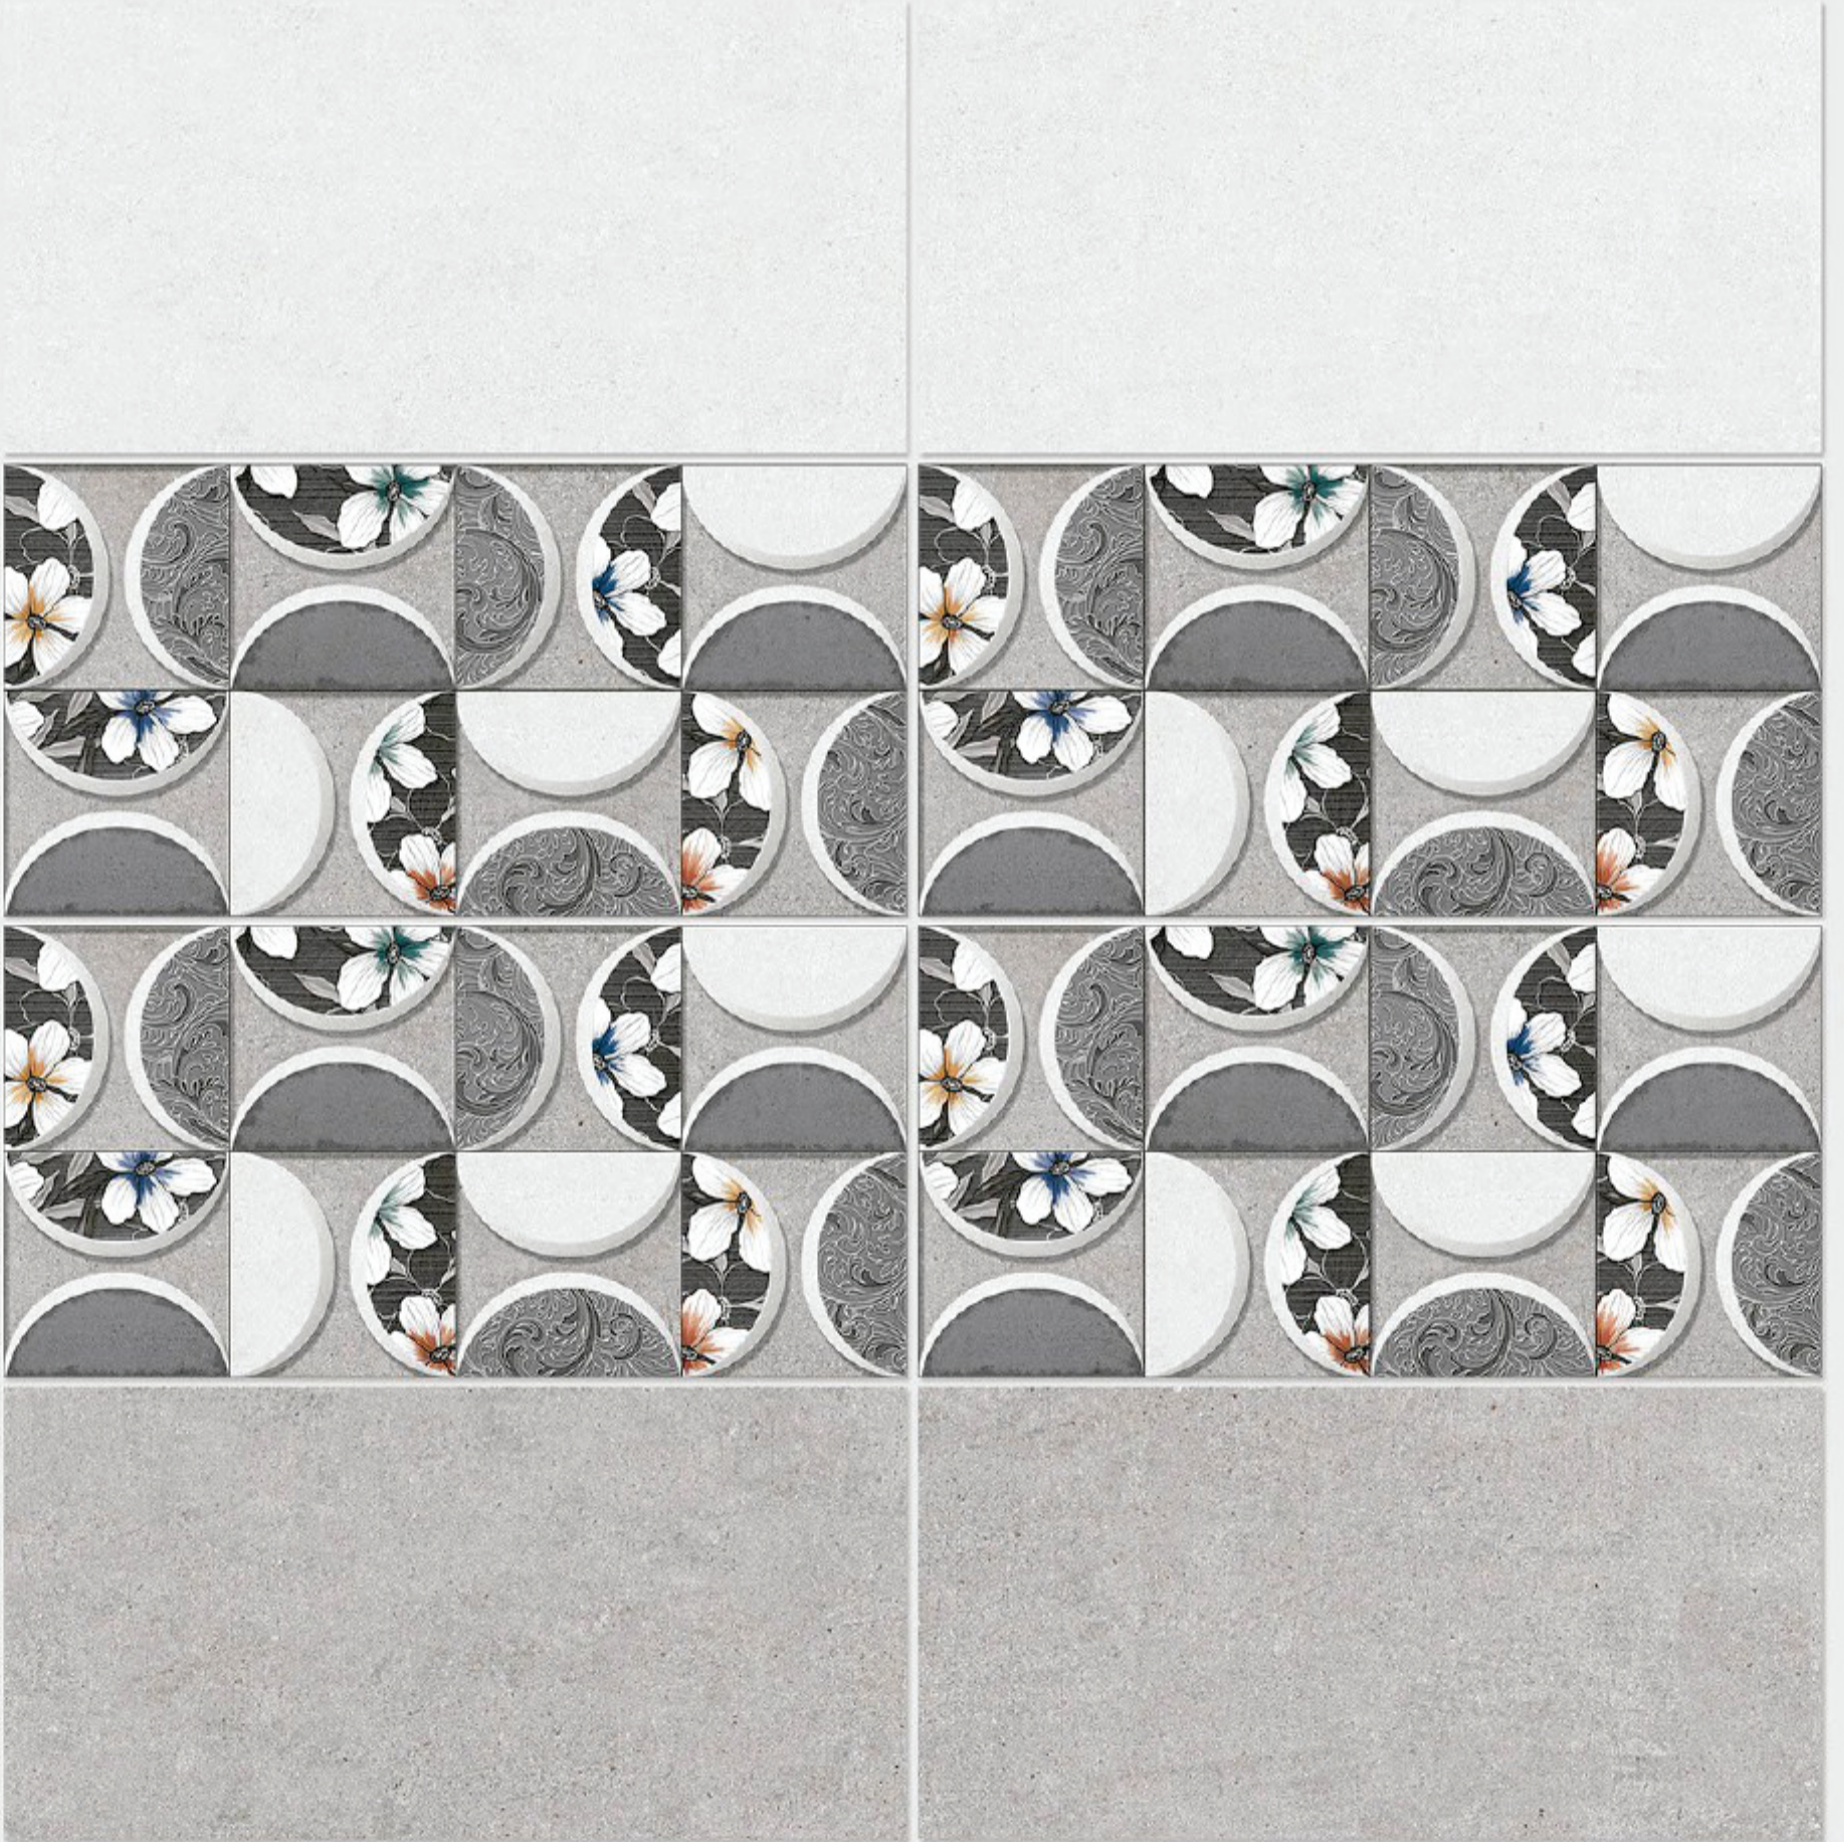

4094 D

Tile Shown
4094