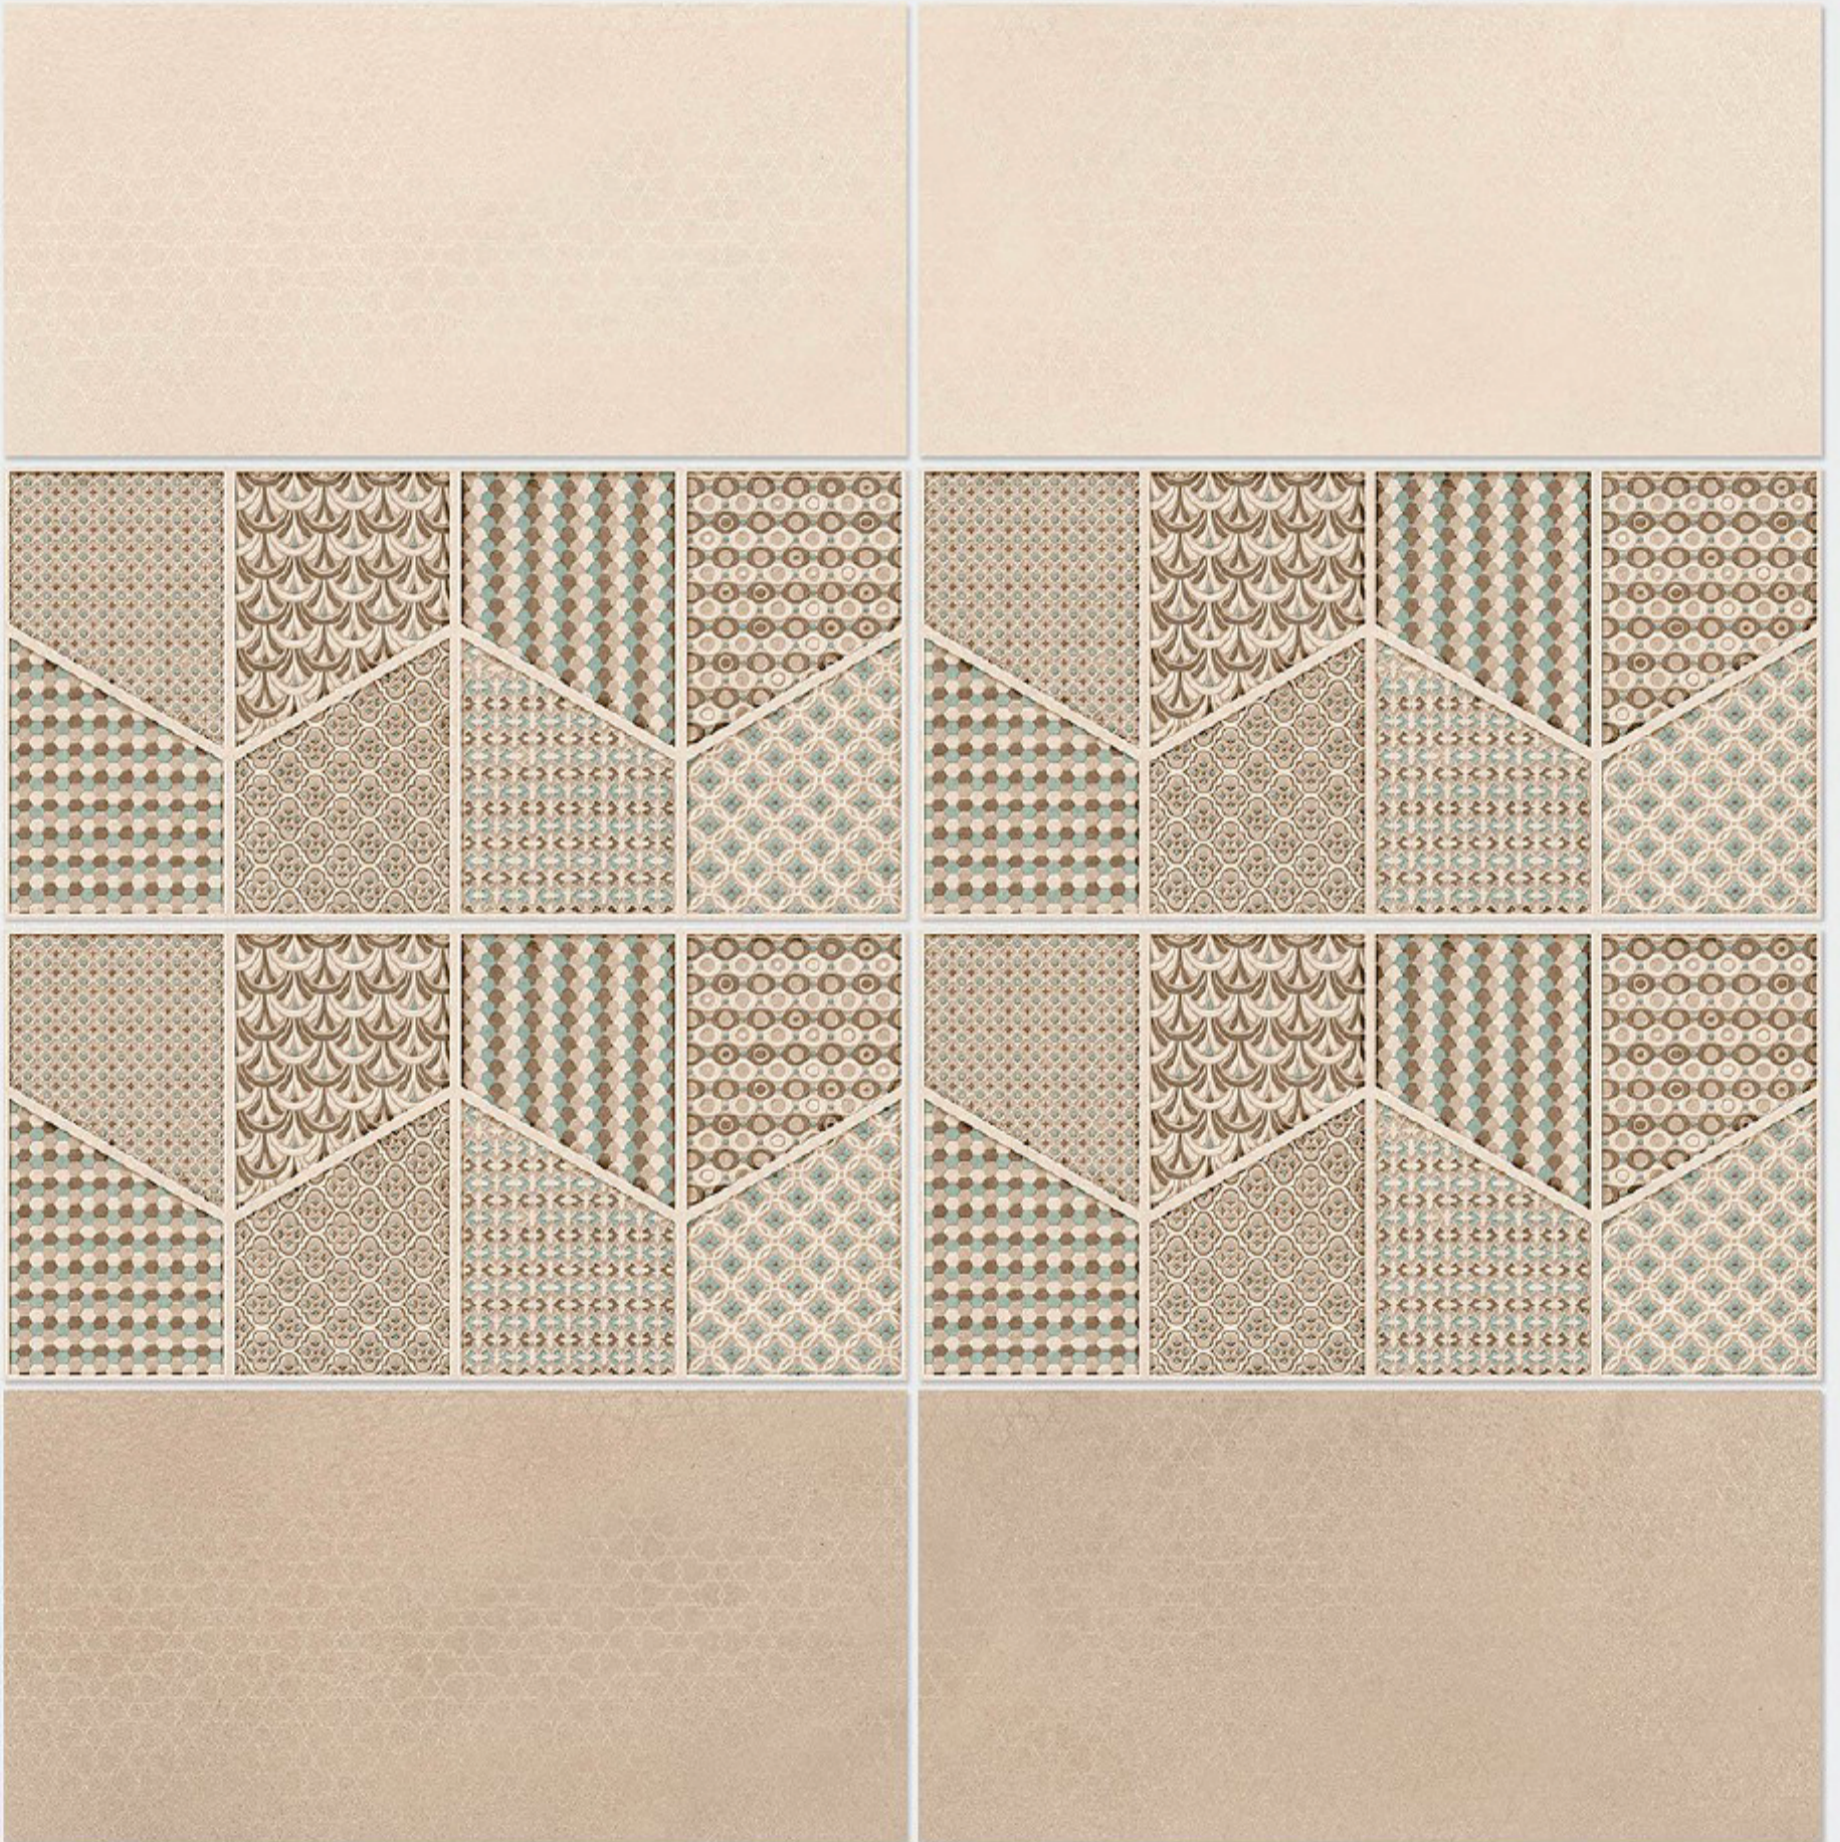

Tile Shown
4096

resistant to salts | eco sustainable | fire proof | frost proof | random design

Finish: **Matt**

4097 L

4097 HL 1

4097 D

DIGITAL 300x
WALL TILES 600mm

Tile Shown
4097