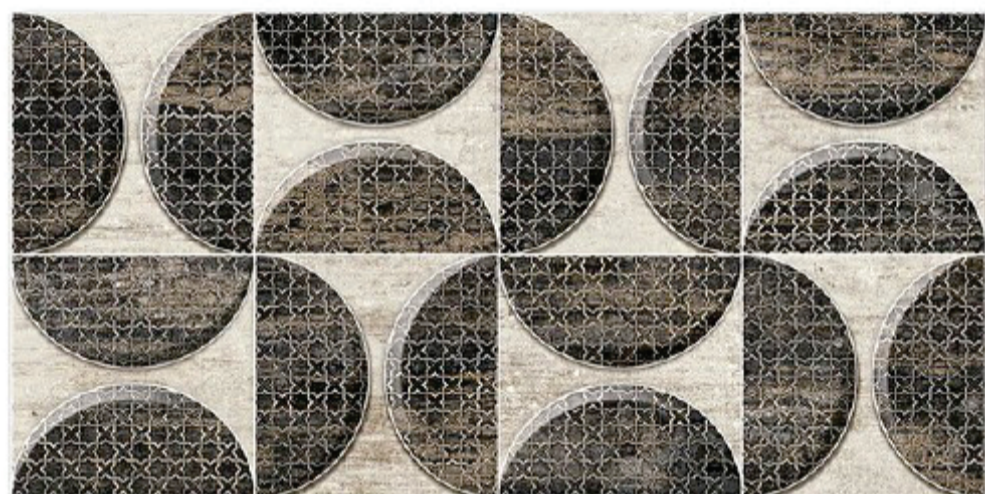

*Make it simple
but significant*

euphoria
CERAMICA

300 x 600 mm

resistant to salts | eco sustainable | fire proof | frost proof | random design

Finish: **Matt**

4071 L

4071 HL 1

4071 D