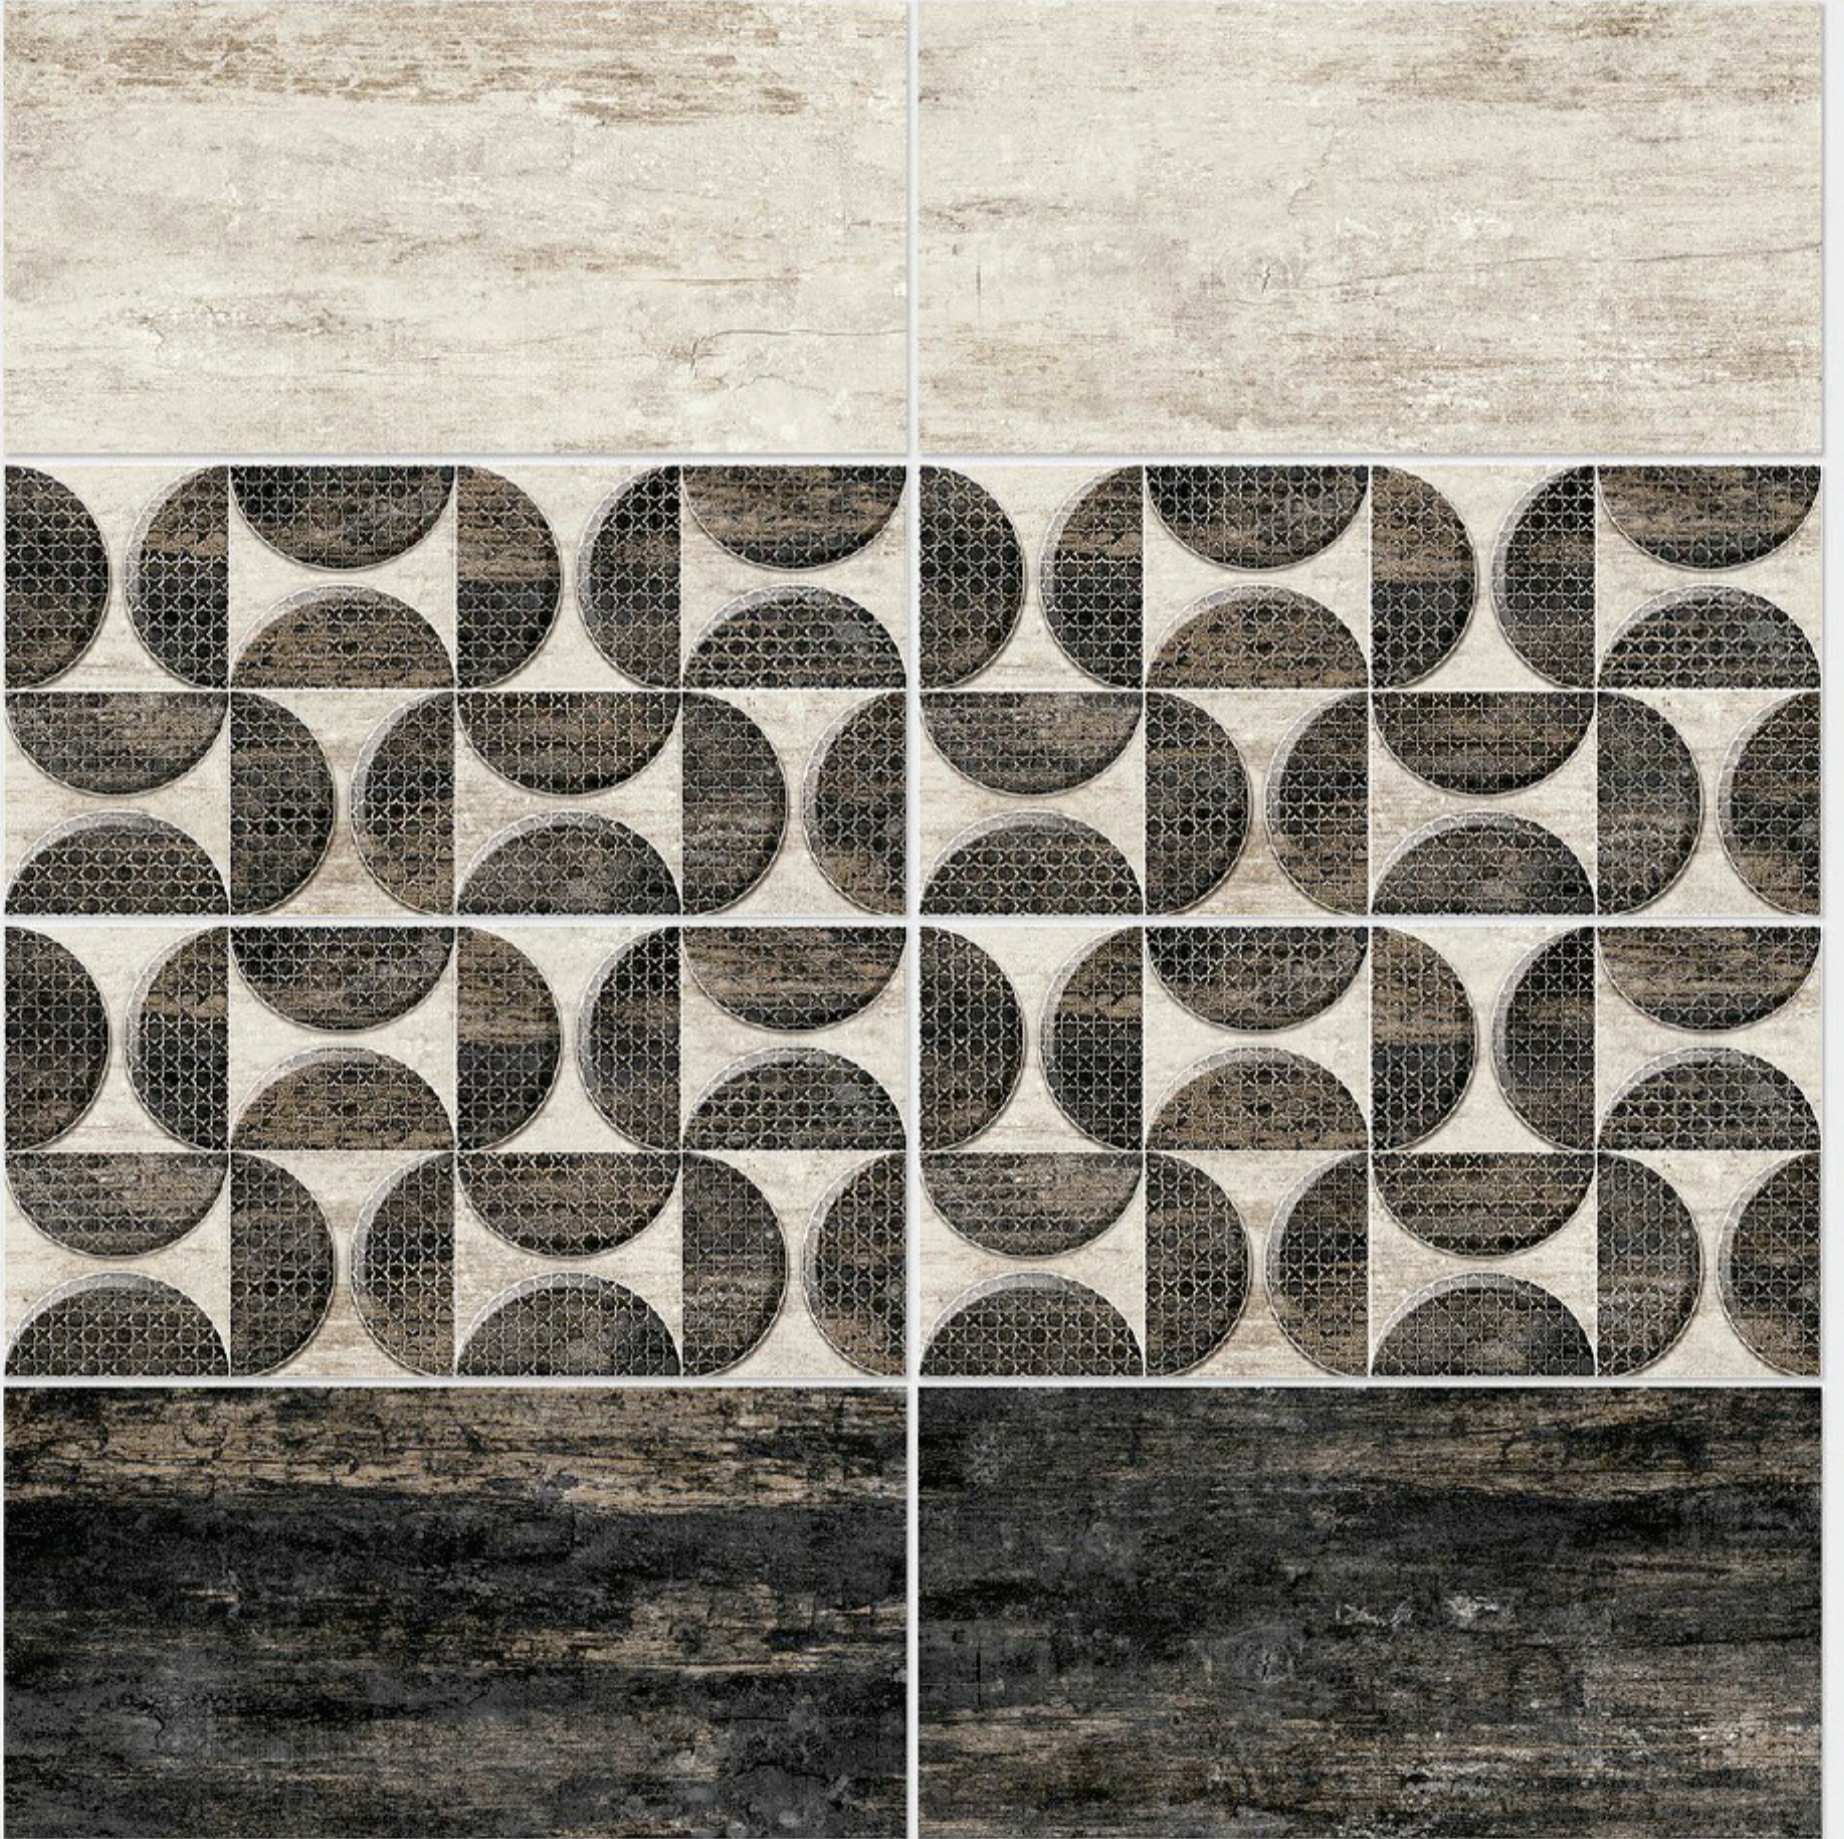

DIGITAL WALL TILES 300x600mm

Tile Shown
4071

resistant to salts | eco sustainable | fire proof | frost proof | random design

Finish: **Matt**

4072 L

4072 HL 1

4072 D

DIGITAL 300x
WALL TILES 600mm