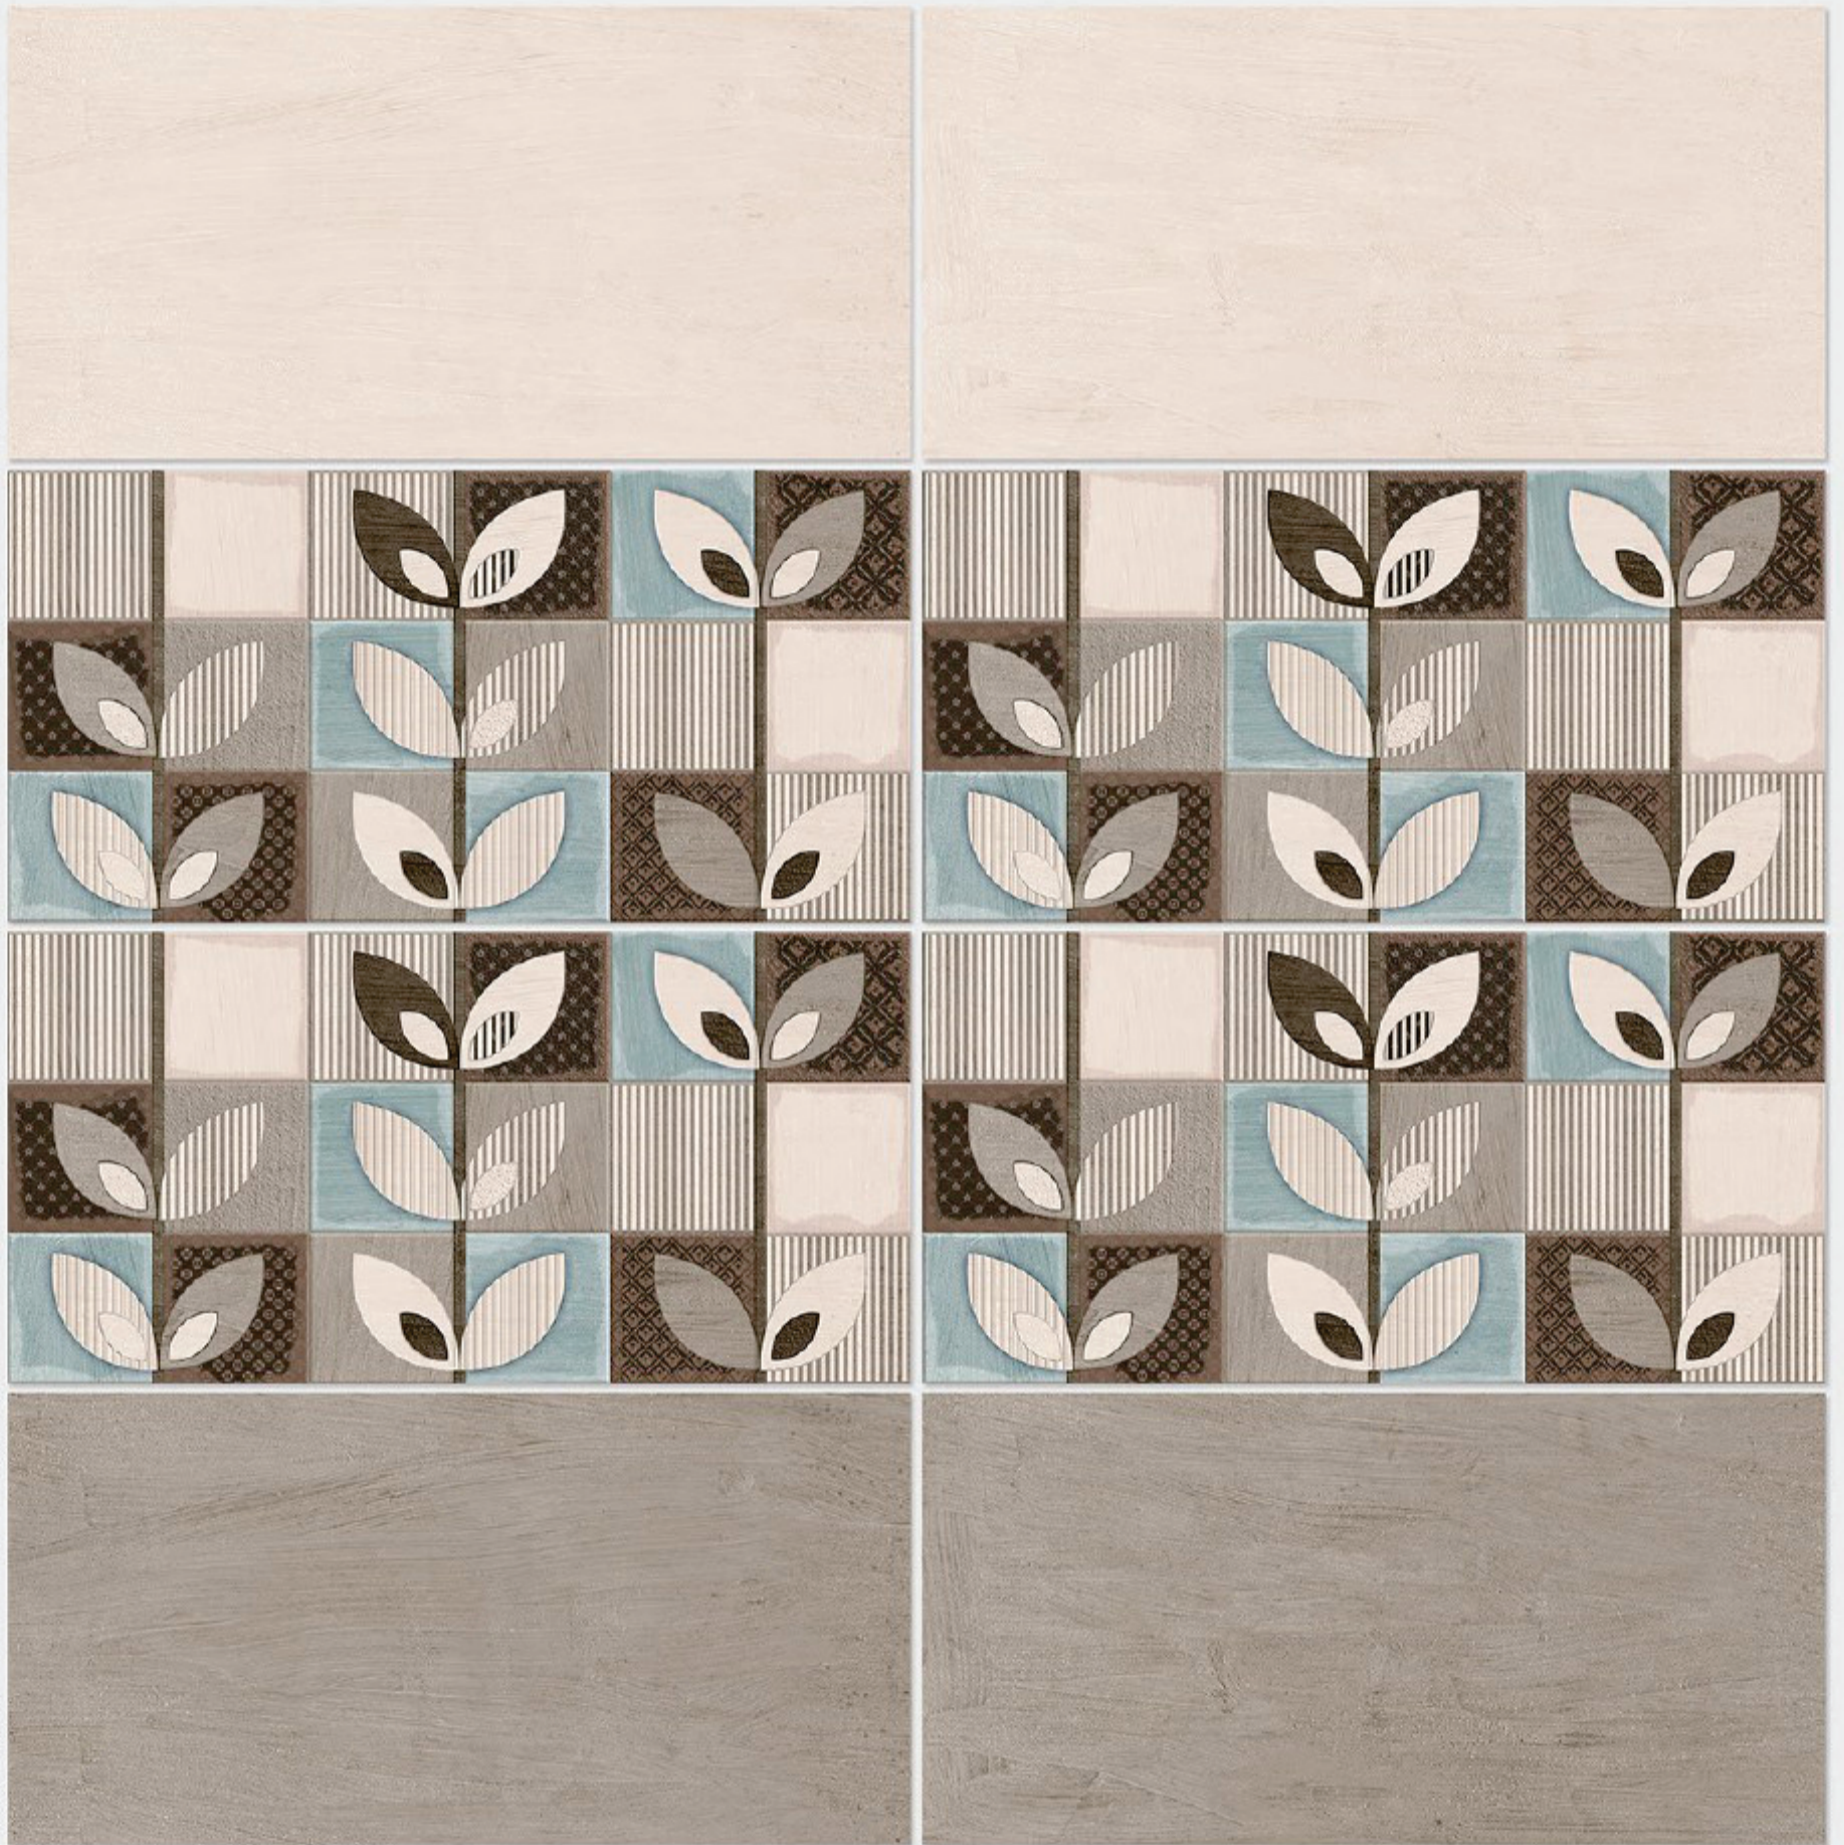

Tile Shown
4072

resistant to salts | eco sustainable | fire proof | frost proof | random design

Finish: **Matt**

4073 L

4073 HL 1

4073 D

DIGITAL 300x
WALL TILES 600mm

Tile Shown
4073