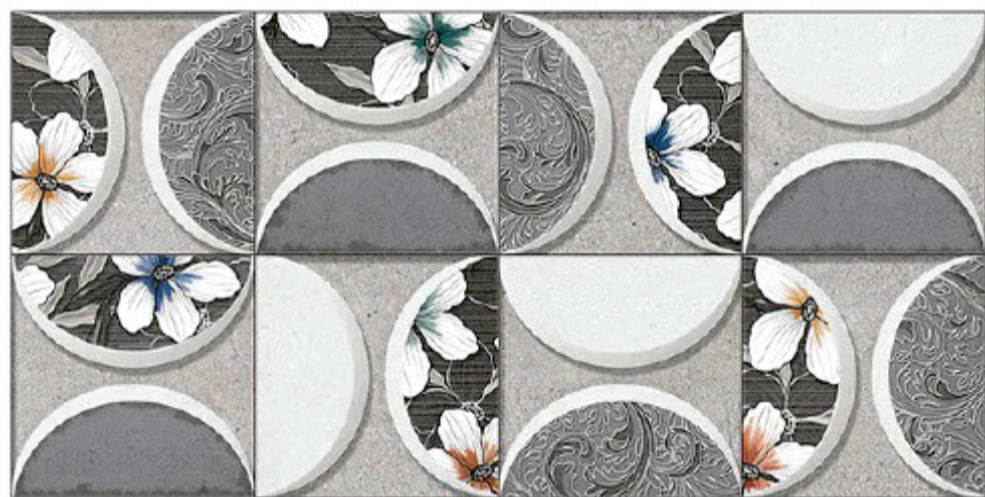

4093 HL 1

4093 D

DIGITAL 300x
WALL TILES 600mm

Tile Shown
4093

resistant to salts | eco sustainable | fire proof | frost proof | random design

Finish: **Matt**

4094 L

4094 HL 1