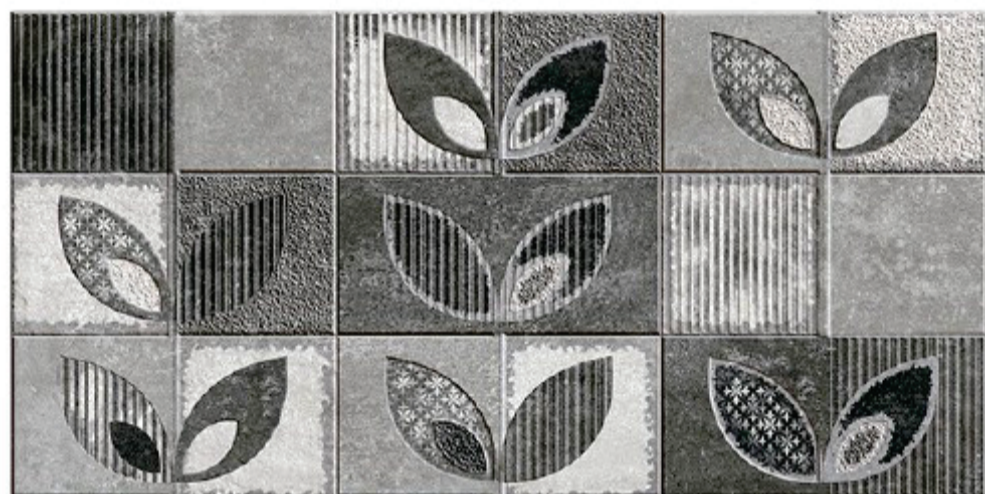

resistant to salts | eco sustainable | fire proof | frost proof | random design

Finish: **Matt**

4091 L

DIGITAL 300x
WALL TILES 600mm