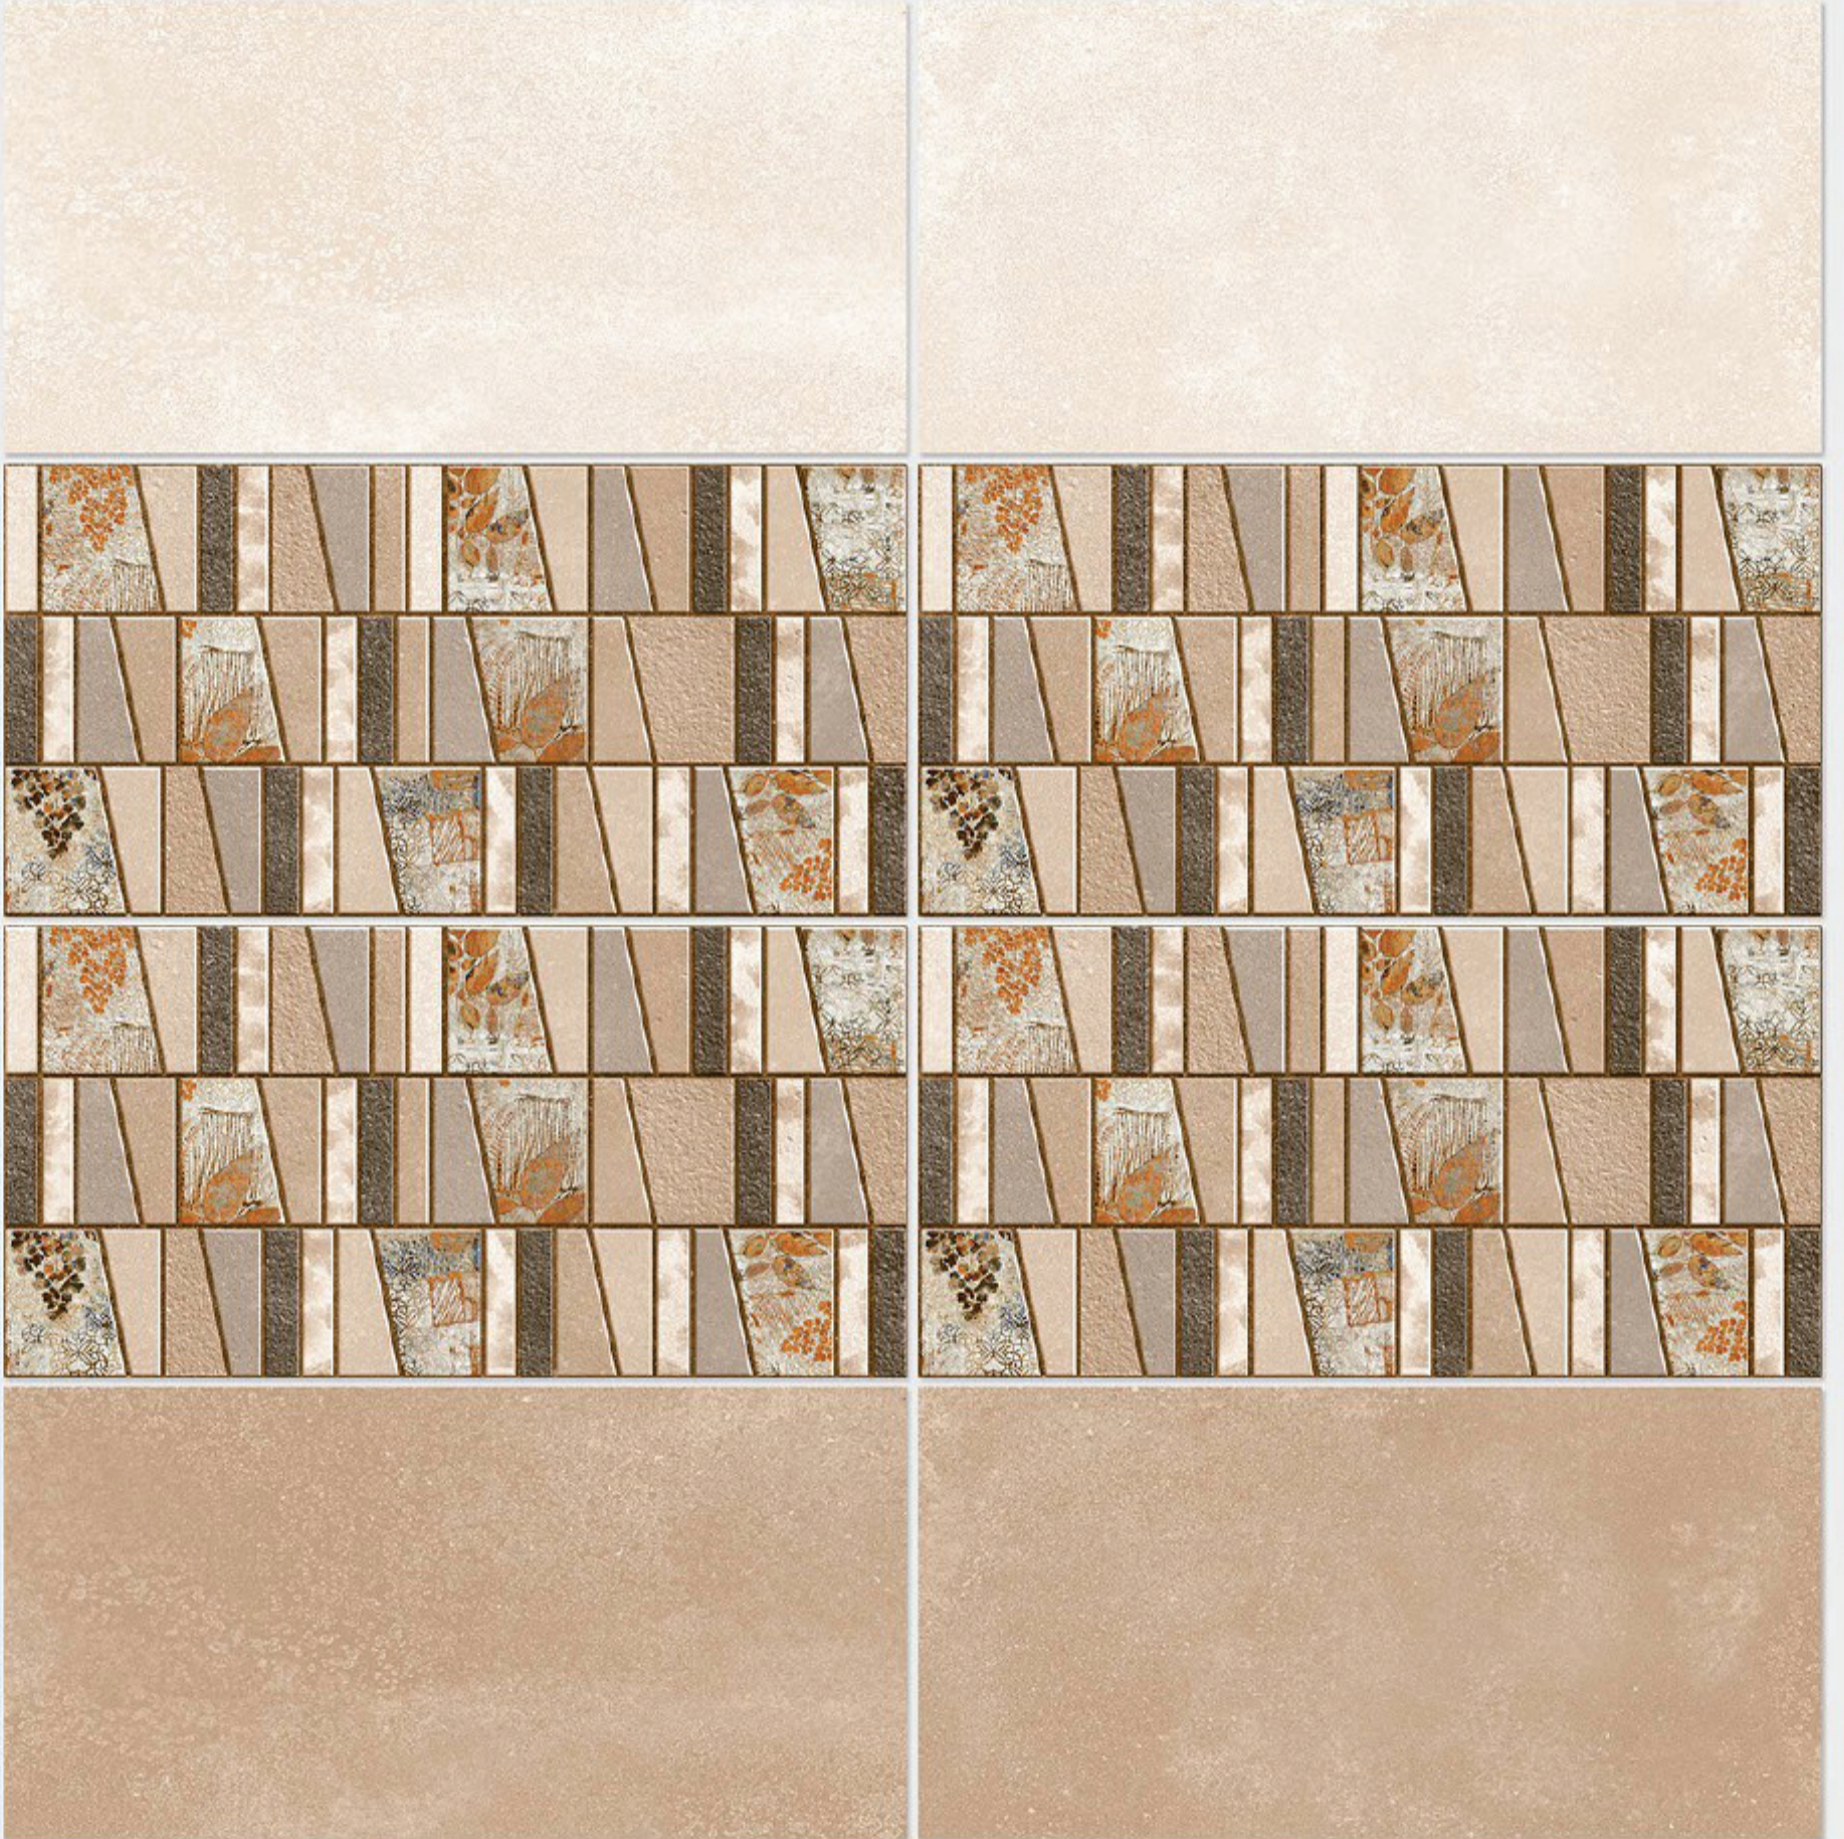

4077 D

Tile Shown
4077