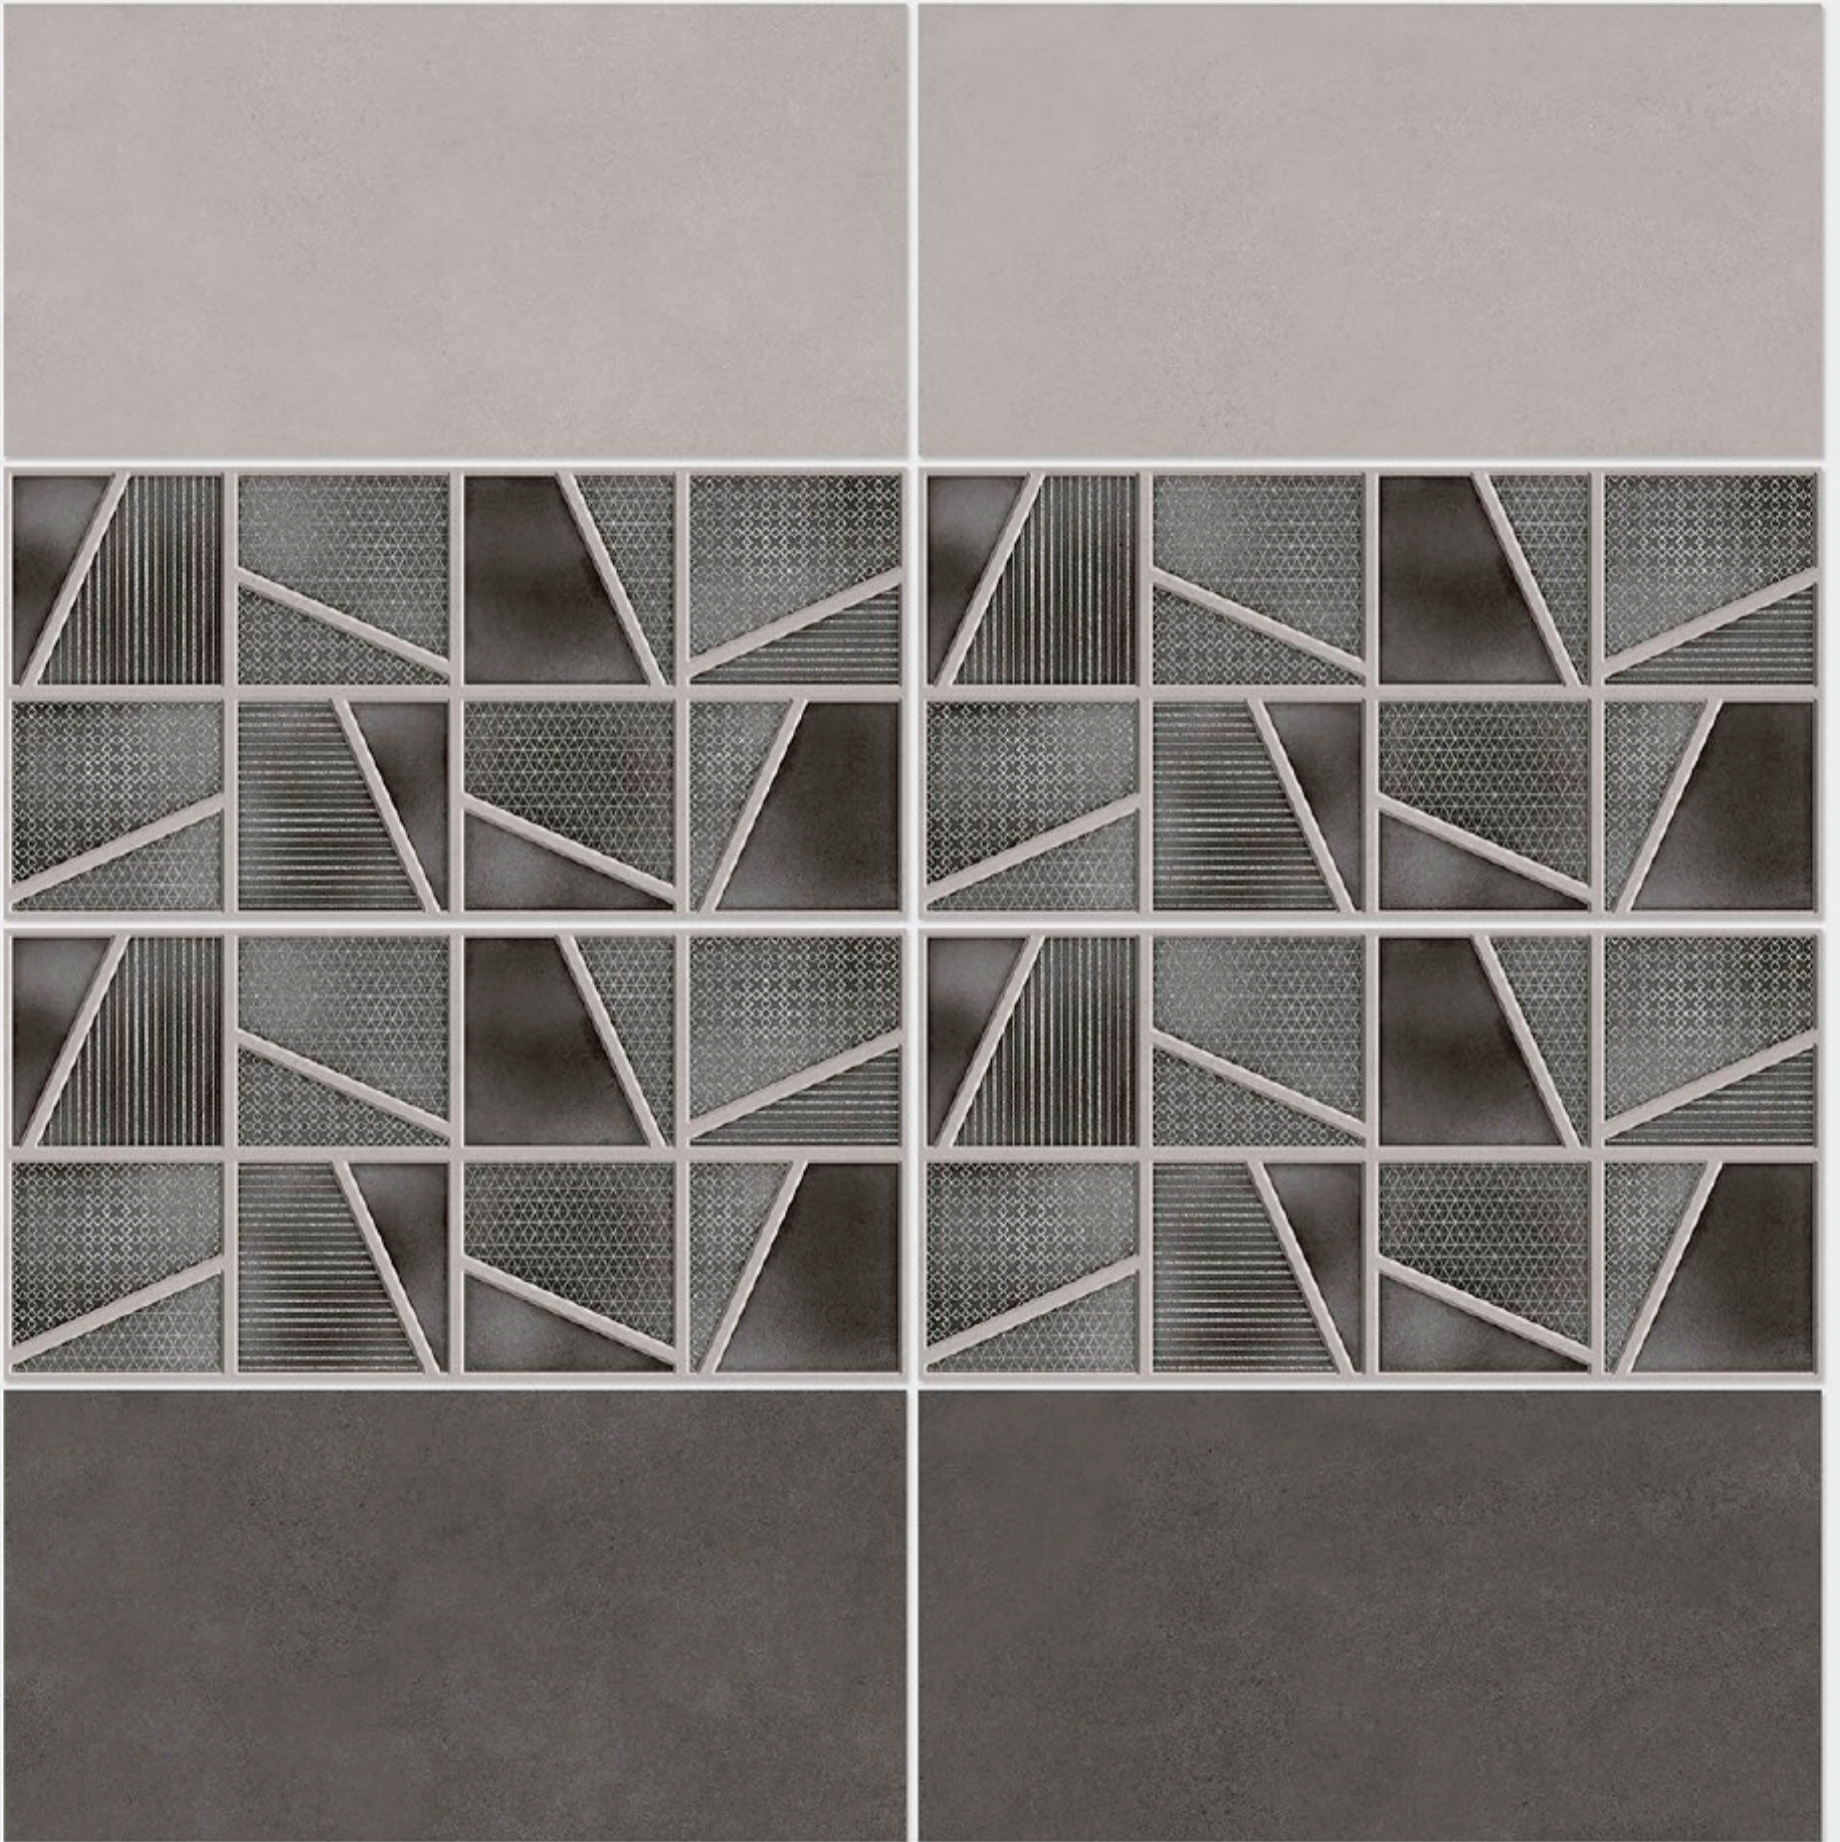

4074 D

Tile Shown
4074