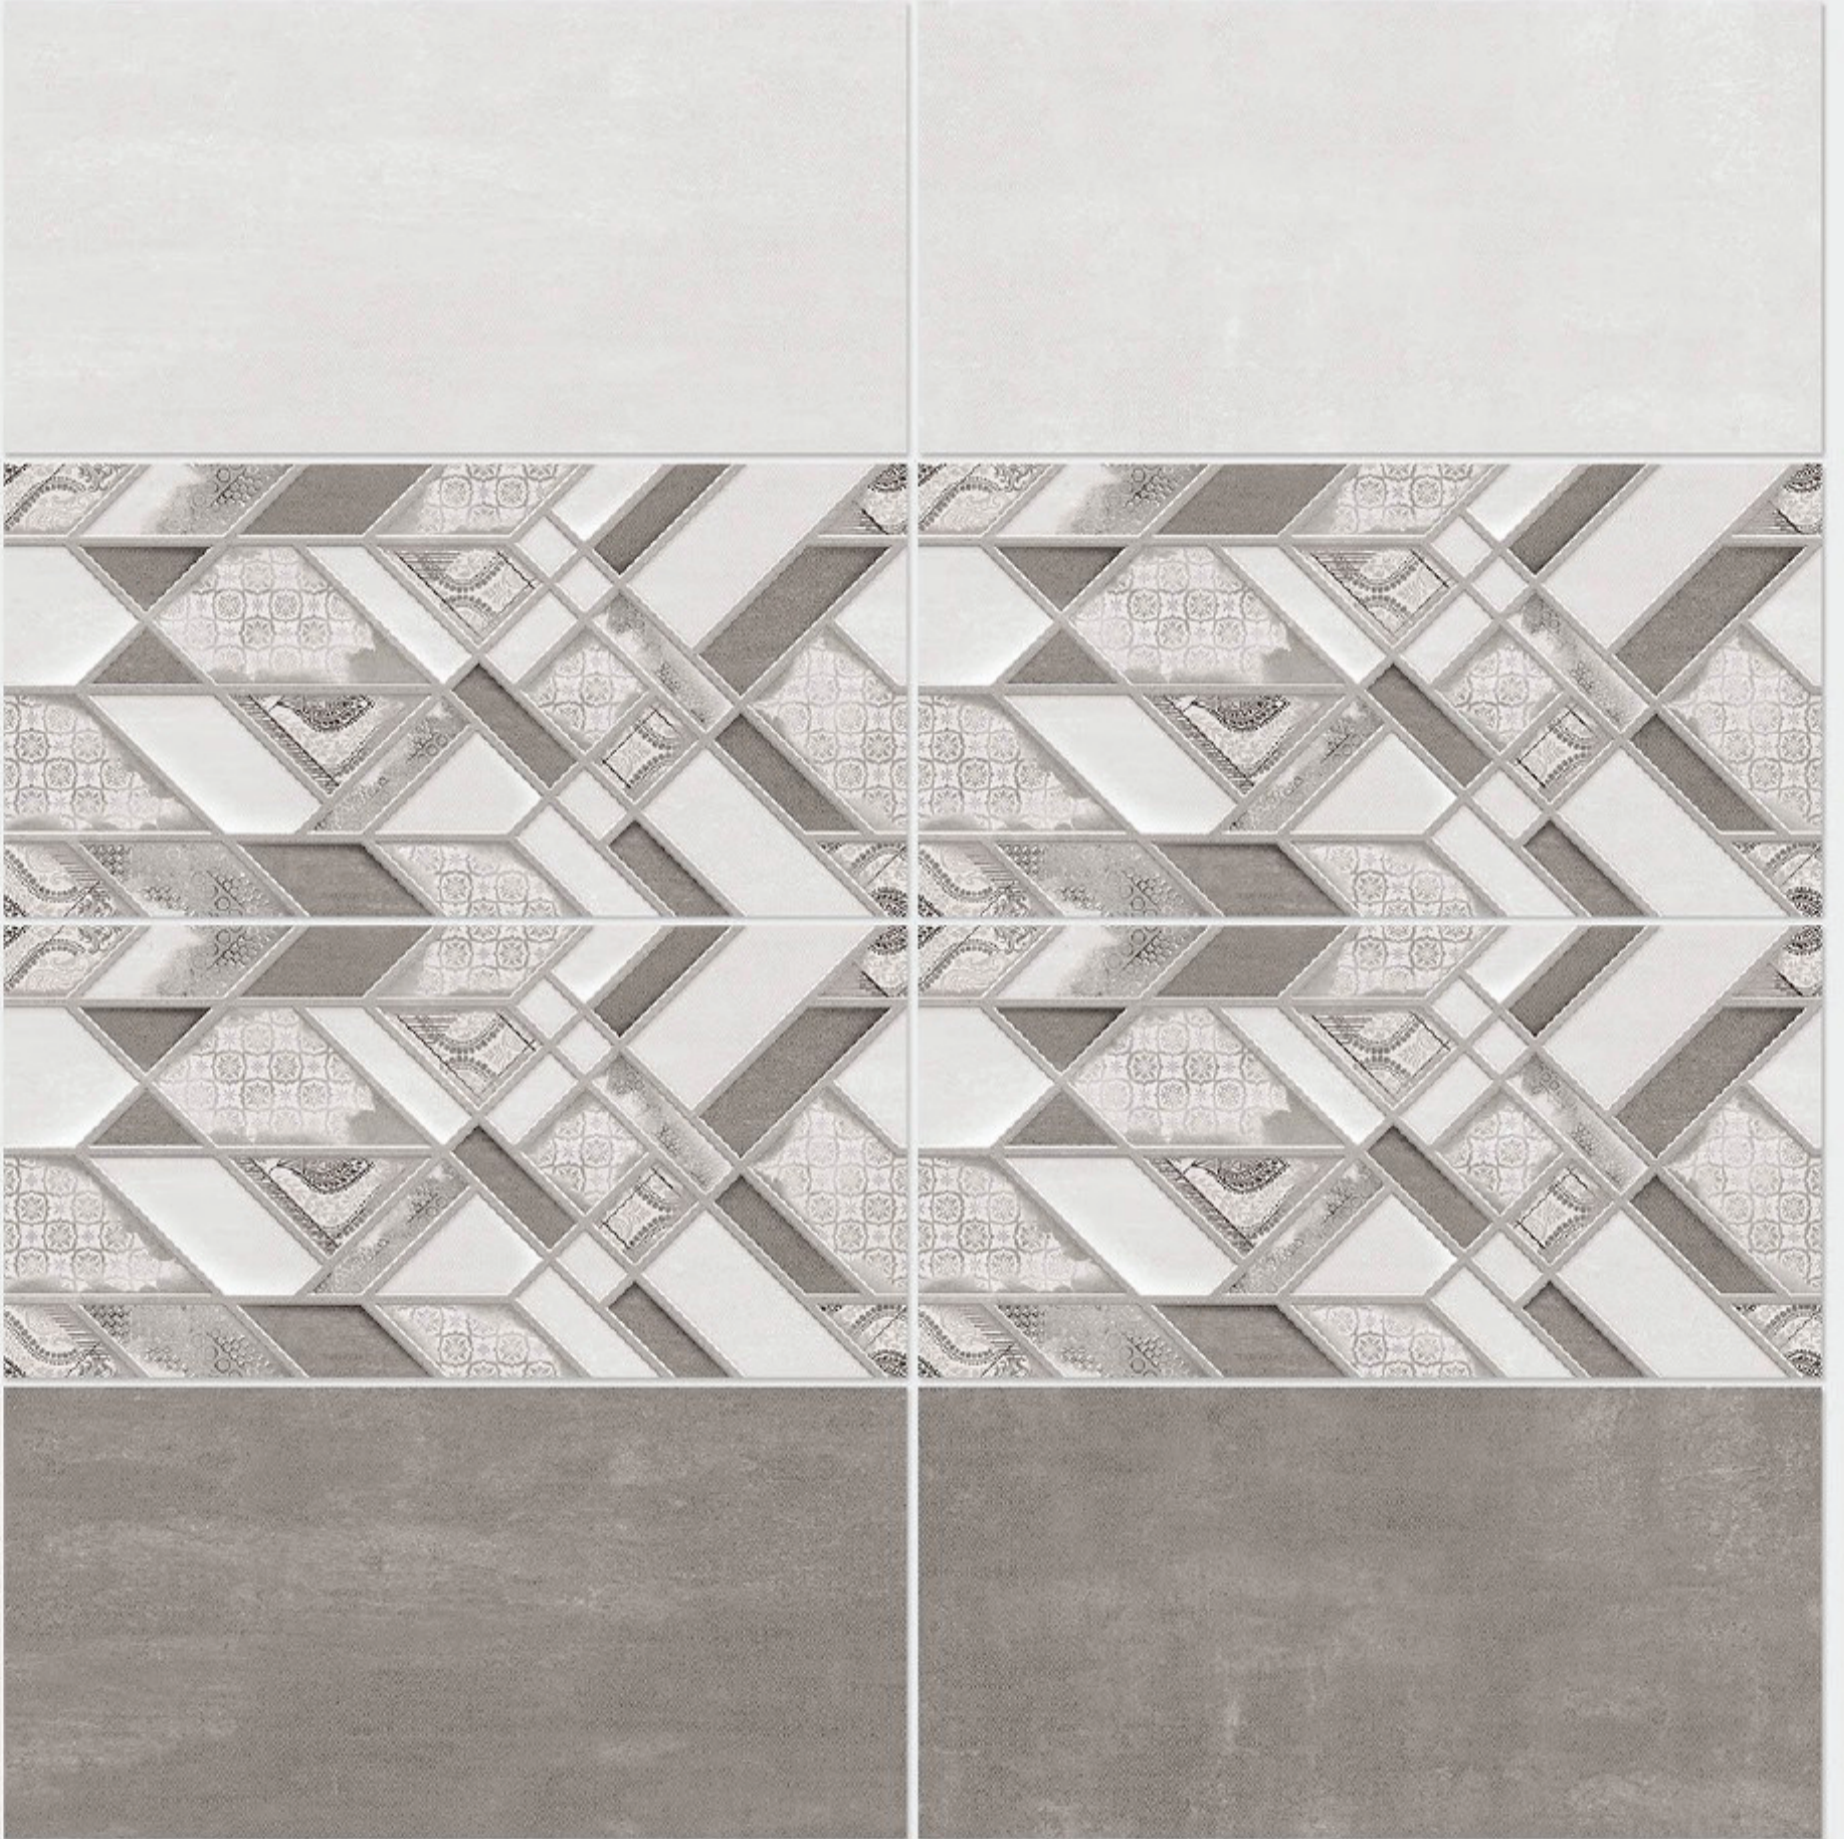

Tile Shown
4088

resistant to salts | eco sustainable | fire proof | frost proof | random design

Finish: **Matt**

4089 L

4089 HL 1

4089 D

DIGITAL 300x
WALL TILES 600mm

Tile Shown
4089