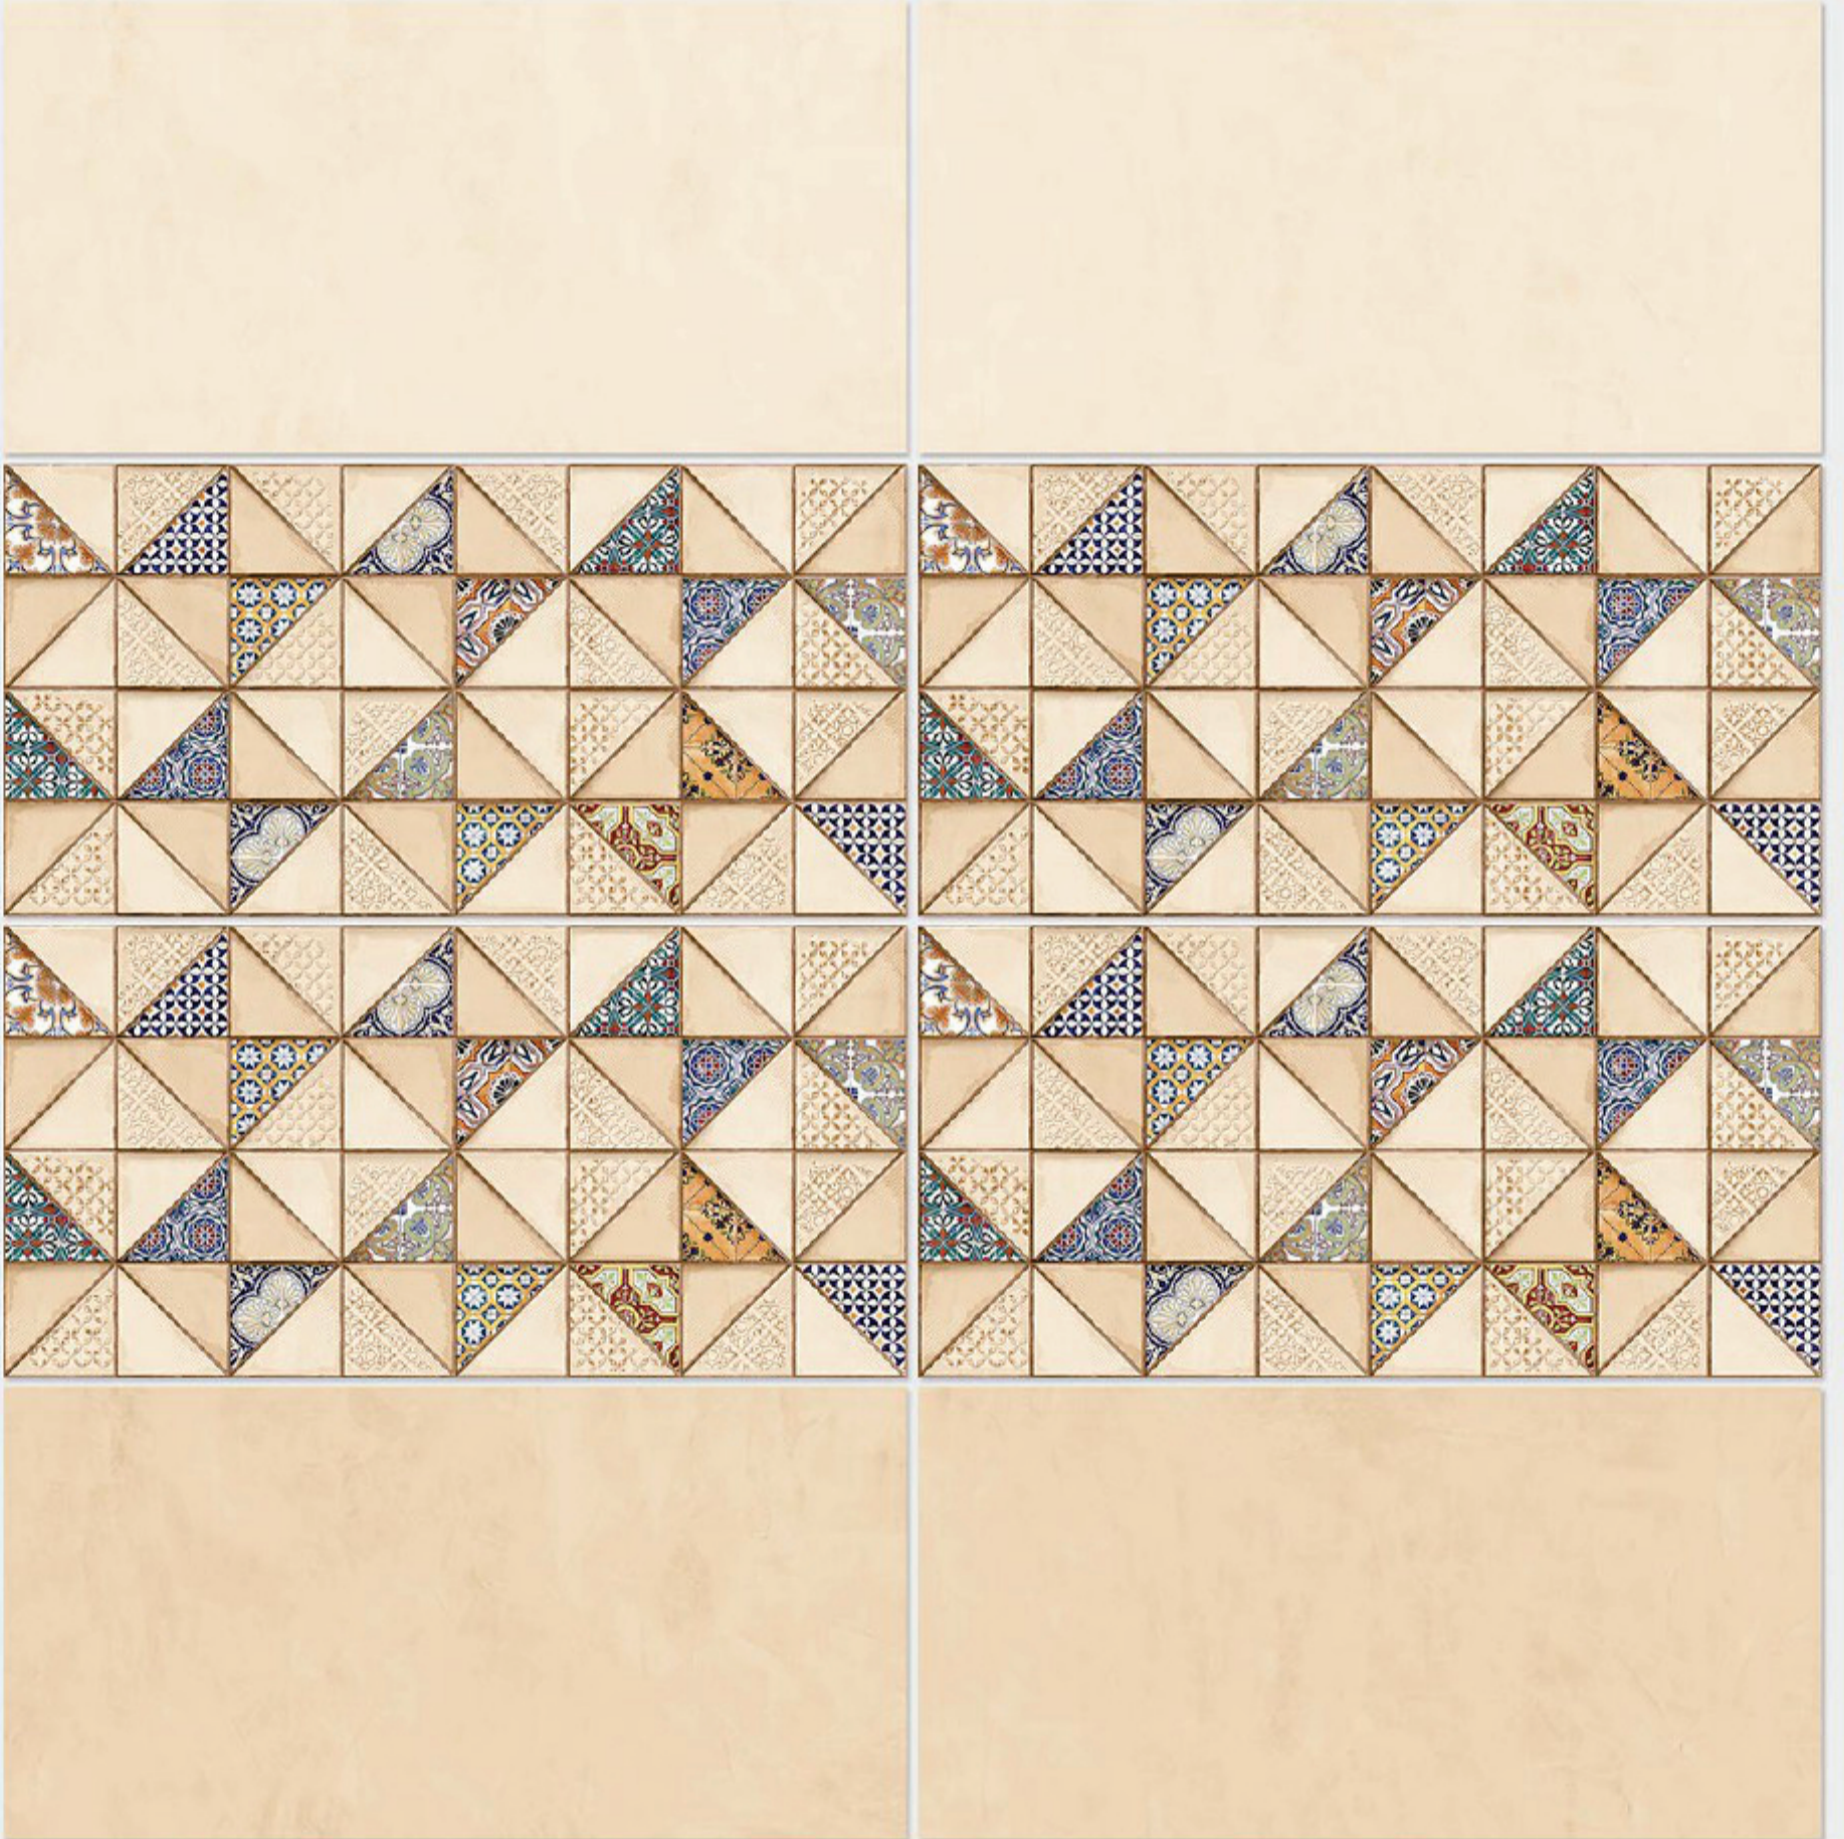

Tile Shown
4090