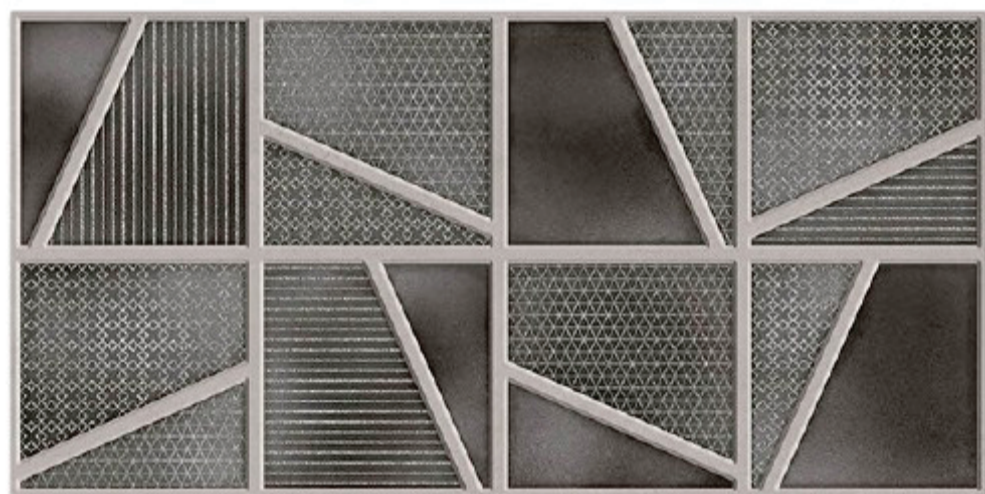

resistant to salts | eco sustainable | fire proof | frost proof | random design

Finish: **Matt**

4074 L

DIGITAL 300x
WALL TILES 600mm