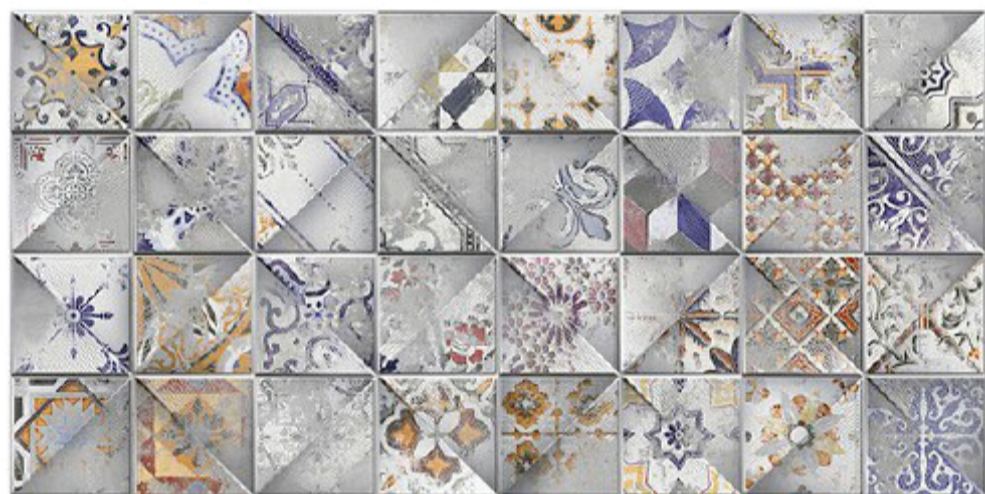

4077 HL 1

4077 D

DIGITAL 300x
WALL TILES 600mm

Tile Shown
4077

resistant to salts | eco sustainable | fire proof | frost proof | random design

Finish: **Matt**

4078 L

4078 HL 1